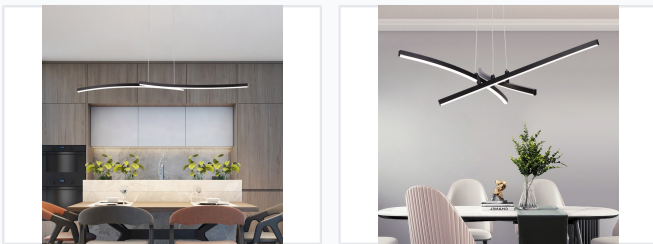

Modern LED Pendant Light

This modern LED pendant light provides bright, even illumination with its energy-efficient LED technology. Its sleek design and adjustable height make it ideal for dining rooms, living spaces, and contemporary interiors.

ADDITIONAL IMAGES

Product Overview

Modern LED Lighting Solution

This modern LED pendant light features a unique, intersecting linear design crafted from durable aluminium and iron. Designed for contemporary interior spaces, this fixture provides bright, even illumination suitable for dining rooms, living spaces, and kitchens. With its energy-efficient LED technology and adjustable suspension cables, it offers both a minimalist aesthetic and practical, long-lasting performance.

LED

Design & Aesthetics

Key Design Features

- Intersecting linear design
- Adjustable suspension cables
- Minimalist aesthetic
- Energy-efficient LED technology

Available Finishes

Black, White