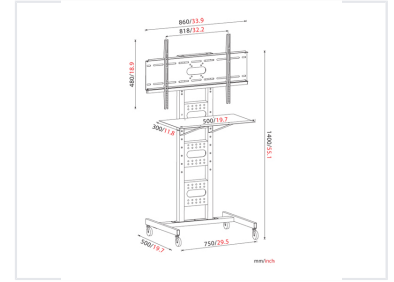

Mobile TV Cart Stand with Shelf

This mobile TV cart stand is designed for flat panel TVs. It features a sturdy metal frame with adjustable height settings, integrated cable management, a shelf, and locking caster wheels.

ADDITIONAL IMAGES

Overview

Professional Mobile TV Cart

This mobile TV cart is designed for commercial and professional environments, supporting screens ranging from 37 to 60 inches. Constructed from high-gauge cold-rolled steel, it provides a robust and stable foundation for your display equipment. The unit includes an integrated shelf for AV components and is built for easy mobility, making it an ideal solution for conference rooms, classrooms, and trade shows.

Technical Specifications

Compatible Screen Size	37" - 60"
Max Load Capacity	60 kg
Max VESA Pattern	800 x 400
Total Height	1483 mm
Material	High gauge cold rolled steel
Available Finishes	Silver, Black

Logistics

Shipping Quantities

Container Type	Quantity
20' Container	543
40' Container	1096

Carton Dimensions	124 x 32.5 x 13 cm
Net Weight	16 kg
Gross Weight	17.6 kg