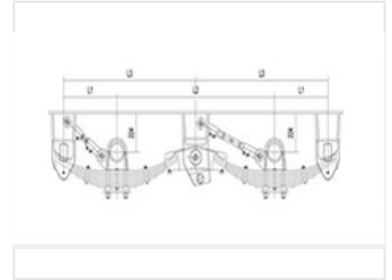

Mobile Phone Accessories

These accessories enhance the functionality and aesthetics of mobile phones. They include items like cases, holders, grips, and straps.

Overview

High-Performance Suspension Components

This product features a precision-engineered suspension system designed for robust durability and reliable performance. The assembly includes critical components such as leaf springs, axles, and linkages, all illustrated in detailed technical schematics. Ideal for maintenance and heavy-duty applications, this system ensures optimal mechanical stability.

Technical Specifications

Key Components

- Leaf Springs
- Axles
- Linkages
- Suspension Mounting Hardware