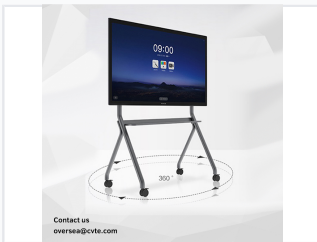

Mobile Flat Screen Display Trolley

This mobile flat screen display trolley has a sturdy frame and locking caster wheels. It is suitable for interactive displays, presentations, and digital signage.

ADDITIONAL IMAGES

Product Overview

Professional Mobile Display Solution

This mobile flat screen display trolley features a streamlined, fashionable design combined with a highly reliable structure. Engineered for versatility, it supports interactive flat panels ranging from 55 to 86 inches with a robust maximum weight capacity of 100kg. It is an ideal solution for dynamic environments such as trade shows, corporate offices, classrooms, hotels, and shopping malls.

Technical Specifications

Maximum Load Capacity

100 kg
Max Load

Supported Display Sizes	55" to 86"
Dimensions (L x W x H)	1160 x 661 x 1597 mm
Net Weight	18 kg

Mobility & Design

Mobility Features

- 4x Heavy-duty 360° swivel casters
- Integrated brakes for secure placement
- Mute casters for quiet movement