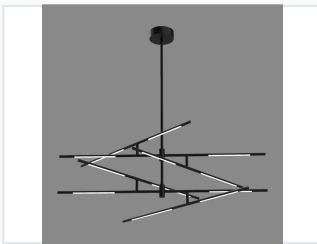

Minimalist LED Linear Chandelier

This modern LED chandelier features a minimalist design with intersecting linear elements. The fixture provides ambient lighting and is suitable for contemporary interiors.

ADDITIONAL IMAGES

Overview

Minimalist Lighting Solution

This LED linear chandelier features a sophisticated design with intersecting metal rods, perfect for modern dining and living spaces. Constructed from thickened aviation-grade aluminum, the fixture ensures superior heat dissipation and long-term durability. The integrated energy-saving LED light source provides comfortable, non-dazzling ambient illumination for contemporary interiors.

Design & Aesthetics

Design Style

Minimalist • Contemporary • Linear

Material & Construction

Key Features

- Enhanced heat dissipation performance
- Hardened metal frame
- Integrated LED light bars
- Intersecting linear elements