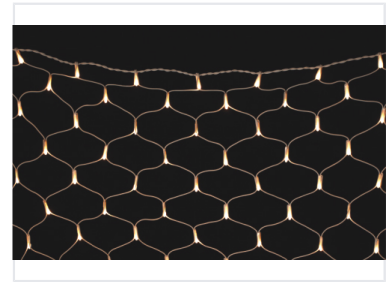

Mesh String Lights

This net light set features interconnected lights forming a mesh for a uniform lighting effect. Designed for easy installation, it can be draped over various surfaces to create a festive atmosphere for holidays, parties, or year-round ambient lighting.

Overview

Versatile Mesh Lighting Solution

This net light set features a mesh of interconnected lights, creating a uniform and decorative lighting effect suitable for both indoor and outdoor environments. The net structure allows for flexible placement, easily conforming to various shapes and surfaces like bushes, trees, and walls. Designed for reliable, long-lasting performance, these energy-efficient lights are perfect for holiday decorations, parties, or year-round ambient lighting.