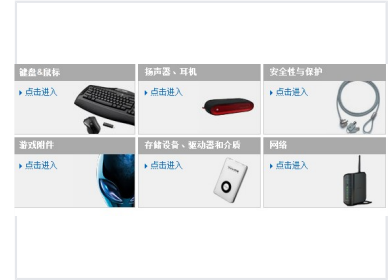

Memory Card and Reader Combo

This product category includes memory cards and card readers, essential components for data storage and transfer in various electronic devices. Memory cards provide portable storage solutions for digital cameras, smartphones, and other devices, while card readers enable seamless data transfer between memory cards and computers.

Product Overview

Essential Data Storage and Transfer

This product category encompasses high-performance memory cards and compatible card readers designed for reliable data storage and efficient transfer. These components are essential for digital cameras, smartphones, and various electronic devices requiring portable storage solutions. The combo offers seamless connectivity between memory cards and computers, ensuring quick and secure data management.