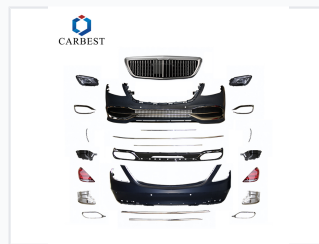

Maybach Style Body Kit for Mercedes-Benz S-Class W222 (2014-2018)

This Maybach style body kit is designed for Mercedes-Benz S-Class W222 models manufactured between 2014 and 2018. It enhances the vehicle's aesthetics, providing a luxurious Maybach-inspired appearance.

ADDITIONAL IMAGES

Product Overview

Upgrade Your S-Class

This conversion body kit is designed to transform the appearance of your 2014-2018 Mercedes-Benz S-Class (W222) to emulate the prestigious Maybach aesthetic. The comprehensive kit includes essential exterior components such as front and rear bumpers, side skirts, grille, headlights, and taillights. Constructed for durability and precise fitment, this upgrade provides a luxurious, premium look for your vehicle.