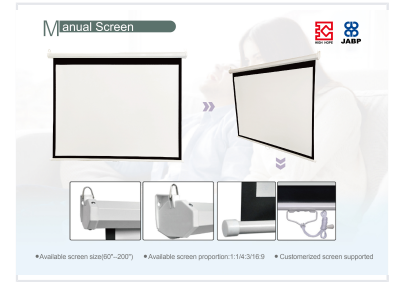

Manual Pull Down Projector Screen

This is a manual projection screen. It is available in screen sizes ranging from 60 to 200 inches and supports screen proportions of 1:1, 4:3, and 16:9.

Product Overview

Versatile Manual Projection Solution

This manual pull-down projection screen is designed for professional presentation environments requiring reliable and flexible visual displays. It supports a variety of aspect ratios including 1:1, 4:3, and 16:9 to accommodate diverse content formats. With flexible size options ranging from 60 to 200 inches, this screen is suitable for small meeting rooms and large venues alike. Customization options are available to meet specific project requirements.

Technical Specifications

Aspect Ratios

- 1:1
- 4:3
- 16:9

Operation

Manual Pull-Down

Supported Sizes

60 to 200 inches

Customization Support