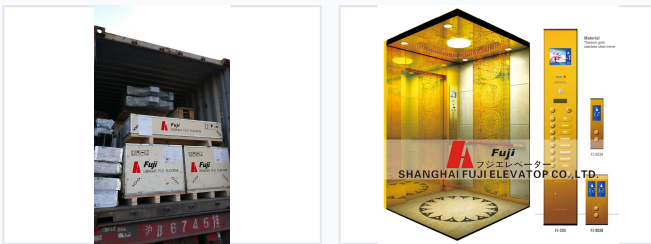

ADDITIONAL IMAGES

Product Overview

Luxury Elevator Car Overview

This luxury elevator car features an ornate interior design crafted for high-end environments. It combines aesthetic elegance with durable construction, utilizing premium materials such as titanium gold and stainless steel mirror finishes. Designed for versatility, the cabin is suitable for a wide range of commercial applications including hotels, cinemas, restaurants, and shopping malls.

Design & Materials

Design Elements

- Ornate interior design
- Patterned flooring
- Patterned ceiling

Interior Finishes

Titanium Gold, Stainless Steel Mirror Finish

Technical Specifications

Available Models

FJ-C03 • FJ-X03A • FJ-X03B

Control Panel Destinations

- KTV
- Cinema
- Hotel
- Restaurant
- Shopping Mall
- Garage