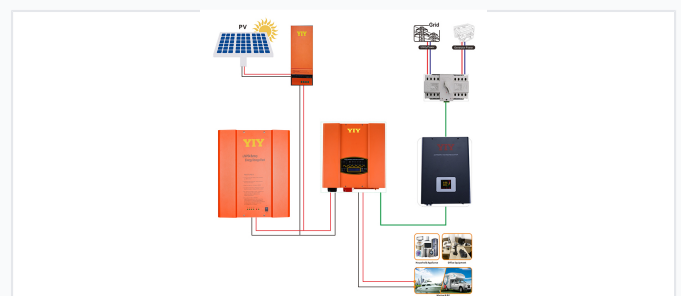

## ADDITIONAL IMAGES

## Overview

**Easy management without maintenance**

Remote LCD monitor screen (optional)

Remote computer monitoring (optional)

Intelligent monitoring interface showing real-time battery status, voltage, and load parameters.

System integration diagram showing compatibility with solar, utility, and generator power sources.