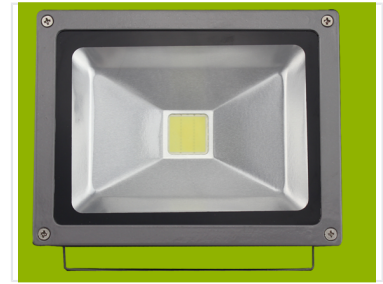

LED Outdoor Wall Washer

This high-intensity LED wall wash light is designed for illuminating large surfaces. It features a robust, weatherproof housing for outdoor applications and provides a uniform and bright wash of light.

Product Overview

High-Intensity Architectural Lighting

This LED wall wash light is engineered for illuminating large surfaces with a uniform and bright output. Designed with a robust, weatherproof housing, it is perfectly suited for demanding outdoor applications. It features energy-efficient LED technology, ensuring long-lasting performance while significantly reducing power consumption for both commercial and residential projects.