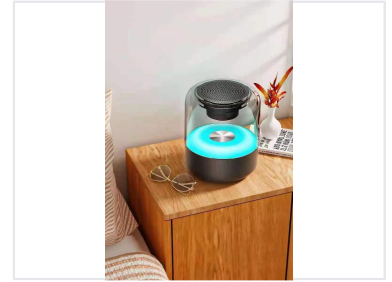

LED Illuminated Bluetooth Speaker with Subwoofer

This portable Bluetooth speaker delivers enhanced bass with its integrated subwoofer. Its LED lighting system and TWS pairing capabilities provide an immersive audio-visual experience.

ADDITIONAL IMAGES

Product Overview

Compact LED Bluetooth Speaker

This cylindrical Bluetooth speaker combines high-fidelity audio with dynamic LED lighting for an immersive experience. Designed with a built-in subwoofer, it delivers enhanced bass performance in a compact, portable form factor. With support for multiple playback modes including Bluetooth 5.1, TF card, and auxiliary input, it is a versatile audio solution for various environments.

Audio Performance

Audio Specifications

5 W

Output Power

4 Ω

Impedance

Connectivity

Supported Interfaces	Bluetooth 5.1, USB, TF Card, AUX
Effective Distance	10 m

Power & Battery

Battery Capacity	1500 mAh
Playback Duration	3-4 hours

Physical Attributes

Dimensions	120mm diameter x 140mm height
Housing Material	ABS Plastic

Features

Key Features

- Integrated LED lighting
- Built-in subwoofer
- TWS (True Wireless Stereo) support