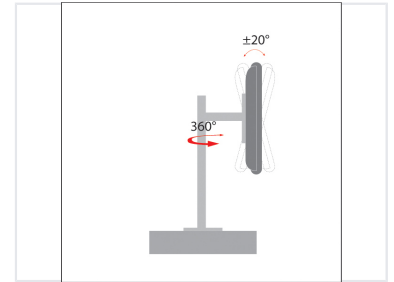

# LCD Monitor Desk and Wall Mount

This LCD monitor mount is constructed from aluminum and steel. It features height adjustability, tool-free tilt, and can be installed on either a desk or wall.

### Versatile Ergonomic Mounting Solution

This LCD Monitor Desk and Wall Mount provides a flexible, ergonomic solution for modern workspaces, supporting screen sizes from 13 to 27 inches. Constructed from durable aluminum and steel, it offers adjustable height, tilt, and swivel capabilities to ensure optimal viewing comfort. Designed for both desk and wall installation, it includes a cable management system to maintain a clean and organized work environment.