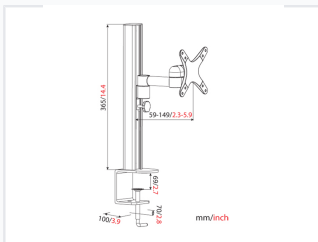

ADDITIONAL IMAGES

Product Overview

Versatile Ergonomic Mounting Solution

This LCD Monitor Desk and Wall Mount provides a flexible, ergonomic solution for modern workspaces, supporting screen sizes from 13 to 27 inches. Constructed from durable aluminum and steel, it offers adjustable height, tilt, and swivel capabilities to ensure optimal viewing comfort. Designed for both desk and wall installation, it includes a cable management system to maintain a clean and organized work environment.

Compatibility & Mounting

Supported Screen Size	13" - 27"
VESA Compatibility	75, 100
Installation Options	Desk Mount, Wall Mount
Max Load (Desk)	10 kg
Max Load (Wall)	15 kg

Adjustability & Ergonomics

Tilt Adjustment	20 °
Swivel Range	360 °
Distance to Column	59-149