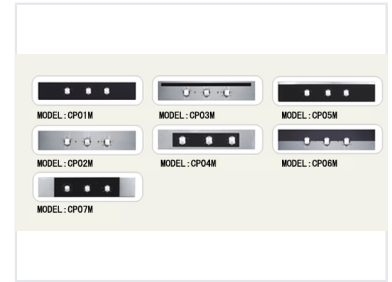

Karaoke Entertainment System

These karaoke players offer versatile designs and configurations for home entertainment. Each model includes control knobs or buttons for adjusting audio settings, providing users with control over their karaoke experience.

Product Overview

Professional Karaoke Entertainment

This versatile karaoke entertainment system is designed for high-quality audio performance and user-friendly operation. Featuring a wide range of model configurations, the system caters to diverse aesthetic preferences with options ranging from classic black panels to modern metallic finishes. Each unit is engineered with intuitive control interfaces, allowing users to easily adjust audio settings for a customized and immersive karaoke experience.

Model Variants

Available Model Series

CP01M, CP02M, CP03M, CP04M, CP05M, CP06M, CP07M

Design & Build

Finish Options

Black Panel • Silver Finish • Metallic Finish

Control Interface

- Precision control knobs
- Tactile adjustment buttons
- Audio setting customization