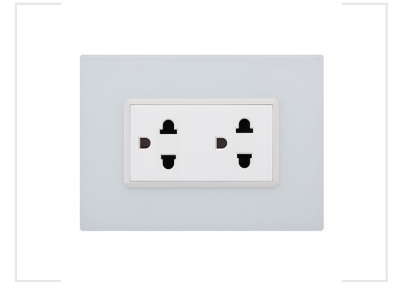

Italian Standard Electrical Switch Socket

This Italian standard switch socket features a full flat design. It is easy to clean and provides safe, comfortable operation.

ADDITIONAL IMAGES

Product Overview

The H100S series offers a sleek, modern design suitable for both residential and commercial electrical installations.

H100S Series Design

The H100S series features a full flat patented design that combines aesthetics with practicality. These components are engineered for easy cleaning and offer a comfortable user experience. With customizable colors and materials, this series provides a versatile solution for modern residential and commercial interiors.

Features

Product Details

A comprehensive range of modular inserts including power sockets, data ports, and switches designed for seamless integration.

Product Highlights

- Full flat patented design
- Fluorescent indicator included
- Flame retardant plastic construction
- Copper internal components
- Flat reset switch button