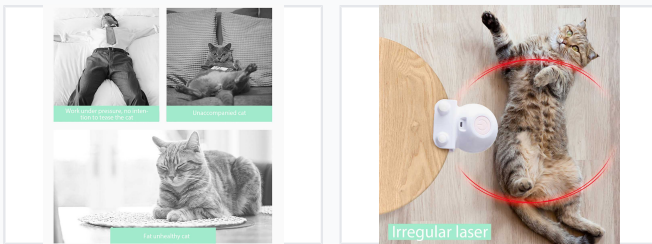

Interactive Motion Cat Toy with Laser and Feather

This interactive cat toy features a motion laser and feather to keep cats entertained. It has a 360-degree rotating feather and automatic obstacle avoidance for continuous play.

ADDITIONAL IMAGES

Product Overview

Interactive Motion Cat Toy

This 2-in-1 interactive cat toy combines a rotating feather attachment with an integrated LED laser light to stimulate natural hunting instincts. Designed for versatility, it can be easily attached to most cat trees and houses, providing engaging entertainment for indoor cats. With its USB rechargeable design and automatic shut-off feature, it offers a convenient and energy-efficient solution to keep pets active and entertained while owners are away.

Technical Specifications

Material	Plastic
Device Dimensions	8.5 x 11.5 x 8 cm
Ball Size	8 cm
Mounting Clip Range	1-3 cm

Power & Performance

Play Time per Charge

8 hours Minimum Play Time	12 hours Maximum Play Time
-------------------------------------	--------------------------------------

Power Source	USB Rechargeable
Charging Time	4 hours

Features

Key Features

- 2-in-1 design (Feather + LED Laser)
- 360-degree rotation
- Compatible with cat trees and houses
- Encourages natural hunting instincts