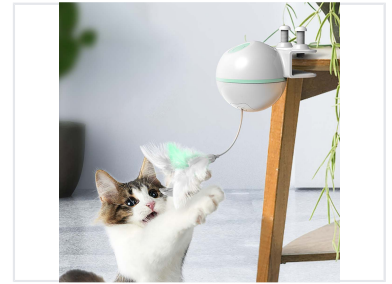

Interactive Motion Cat Toy with Laser and Feather

This interactive cat toy features a motion laser and feather to keep cats entertained. It has a 360-degree rotating feather and automatic obstacle avoidance for continuous play.

ADDITIONAL IMAGES

Product Overview

Interactive Motion Cat Toy

This 2-in-1 interactive cat toy combines a rotating feather attachment with an integrated LED laser light to stimulate natural hunting instincts. Designed for versatility, it can be easily attached to most cat trees and houses, providing engaging entertainment for indoor cats. With its USB rechargeable design and automatic shut-off feature, it offers a convenient and energy-efficient solution to keep pets active and entertained while owners are away.

Technical Specifications

Material	Plastic
Device Dimensions	8.5 x 11.5 x 8 cm
Ball Size	8 cm
Mounting Clip Range	1-3 cm

Power & Performance

Play Time per Charge

8 hours Minimum Play Time	12 hours Maximum Play Time
-------------------------------------	--------------------------------------

Power Source	USB Rechargeable
Charging Time	4 hours

Features

Key Features

- 2-in-1 design (Feather + LED Laser)
- 360-degree rotation
- Compatible with cat trees and houses
- Encourages natural hunting instincts