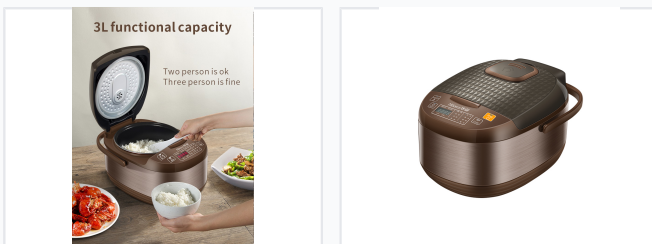

# Intelligent Rice Cooker with Digital Display

This intelligent rice cooker is designed for optimal rice cooking performance. It features a digital display for easy programming and includes a non-stick inner pot for easy cleaning.

## ADDITIONAL IMAGES

### Intelligent Rice Cooker

This intelligent rice cooker is designed for optimal cooking performance, featuring a digital display for easy programming and monitoring of cooking progress. With a versatile multi-function menu, it is suitable for preparing various dishes including rice, porridge, and soup. The durable construction, non-stick liner, and anti-blocking exhaust valve make it a reliable and convenient addition to any modern kitchen.

### Key Features

- Non-stick inner liner
- Anti-blocking exhaust valve
- Digital display interface
- Removable aluminum cover
- Fashionable exterior design