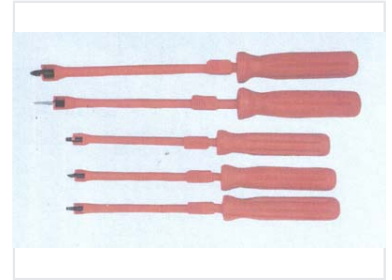

Insulated Screwdriver Set

This set includes insulated screwdrivers with different tip types and sizes. The screwdrivers are designed with orange-colored handles and fully insulated shafts for protection against electrical shock.

Product Overview

Safety-Rated Electrical Hand Tools

This insulated screwdriver set is engineered specifically for professionals working on live electrical circuits. Featuring specialized insulation covering the entire shaft length, these tools provide essential protection against accidental contact. The ergonomic handles are designed for secure grip and precision, making this set a reliable choice for electrical maintenance and installation tasks.

Technical Specifications

Insulation Type

Full-Shaft Insulation • Electrical Safety Rated

Tip Types Included

- Slotted
- Assorted professional tips

Handle Color

Safety Orange

Application Fields