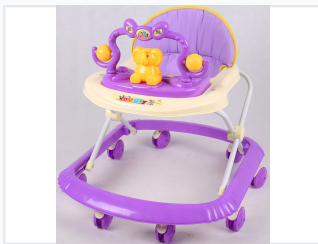

ADDITIONAL IMAGES

Product Overview

Designed for Development and Comfort

This infant activity walker is engineered to support babies as they begin to explore their surroundings. Featuring a sturdy, wide-base frame and a comfortable high-back padded seat, it ensures both safety and ergonomic support. The integrated activity center with interactive toys encourages motor skill development, while adjustable height settings allow the walker to grow alongside your child.

Design and Build

Mobility

- Swivel wheels
- Wide base for stability
- Adjustable height settings

Frame Material

Sturdy plastic

Seat Comfort

Padded seat, High backrest

Features

Integrated Features

Activity center • Interactive toys • Elephant toy

Logistics

Packaging

7 pcs/carton