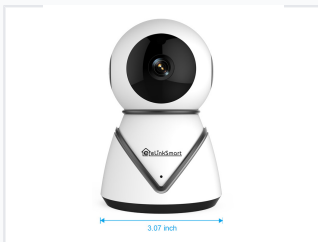

Indoor Pan and Tilt Network Camera

This network camera is a compact and versatile surveillance solution designed for indoor monitoring. It features pan and tilt functionality for comprehensive coverage, high-resolution lens, and integrated microphone and speaker for two-way audio communication.

ADDITIONAL IMAGES

Overview

Versatile Indoor Surveillance

This indoor pan and tilt network camera offers comprehensive monitoring capabilities for your home or office. With a 355-degree pan and 60-degree tilt range, it ensures full coverage of your space. The device includes advanced features like motion tracking, night vision, and two-way audio, making it an ideal solution for security, baby monitoring, or general surveillance.

Camera Performance

Pan and Tilt Range

355 degrees

Pan

60 degrees

Tilt

Night Vision

Yes

Storage and Connectivity

Storage Capacity

128 GB

Cloud Storage

Yes

Physical Dimensions

Physical Dimensions

Dimension	Value
Height	4.72 inch
Base Diameter	3.07 inch