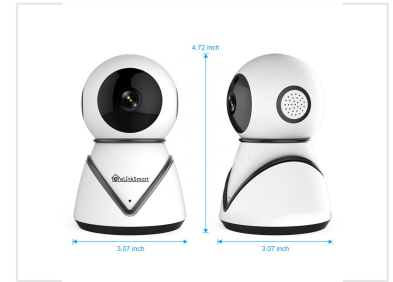

Indoor Pan and Tilt Network Camera

This network camera is a compact and versatile surveillance solution designed for indoor monitoring. It features pan and tilt functionality for comprehensive coverage, high-resolution lens, and integrated microphone and speaker for two-way audio communication.

ADDITIONAL IMAGES

Overview

Versatile Indoor Surveillance

This indoor pan and tilt network camera offers comprehensive monitoring capabilities for your home or office. With a 355-degree pan and 60-degree tilt range, it ensures full coverage of your space. The device includes advanced features like motion tracking, night vision, and two-way audio, making it an ideal solution for security, baby monitoring, or general surveillance.

Camera Performance

Pan and Tilt Range

355 degrees

Pan

60 degrees

Tilt

Night Vision

Yes

Storage and Connectivity

Storage Capacity

128 GB

Cloud Storage

Yes

Physical Dimensions

Physical Dimensions

Dimension	Value
Height	4.72 inch
Base Diameter	3.07 inch