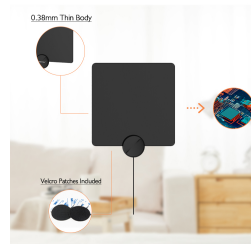

Indoor Flat TV Antenna

This indoor TV antenna features high-tech circuitry within a thin profile. Multiple positioning options allow for optimal signal reception.

Product Overview

PRODUCT DETAILS

Sleek and unobtrusive design for seamless home integration.

Ultra-Thin Indoor TV Reception

This high-performance indoor TV antenna features a razor-thin 0.38mm profile, designed for discreet integration into any modern living space. Engineered for clear signal reception, it supports both UHF and VHF frequencies to provide access to high-definition over-the-air digital broadcasts. With versatile mounting options including wall, window, or table placement, it offers a reliable and cost-effective alternative to traditional cable or satellite services.

Technical Specifications

PRODUCT FEATURES

Ultra-thin 0.38mm profile ensures a discreet appearance on any surface.

Physical Dimensions	200 x 0.38 x 200 mm
Signal Compatibility	UHF, VHF, Full HD, Digital TV
Interference Filtering	4G LTE Blocking, 5G Blocking

Installation & Use

PRODUCT INSTALLATION

A Variety of Installation Options

Multiple installation choices: wall, window, table, or horizontal mounting.

Installation Methods

- Wall mount
- Window mount
- Table stand
- Horizontal placement