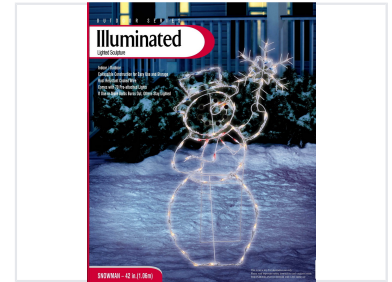

Illuminated Snowman Sculpture with 70 Lights

This illuminated snowman sculpture is part of the Outdoor Series and provides a festive touch to indoor or outdoor holiday decorations. It features a collapsible construction for easy use and storage.

Product Overview

Festive Illuminated Decor

This 42-inch illuminated snowman sculpture is designed to bring a festive atmosphere to both indoor and outdoor holiday displays. Built with a durable, rust-resistant coated wire frame, it features a convenient collapsible design for easy setup and space-saving storage. With 70 pre-attached lights and a system that keeps the display glowing even if individual bulbs burn out, this piece offers reliable performance for your seasonal decoration needs.