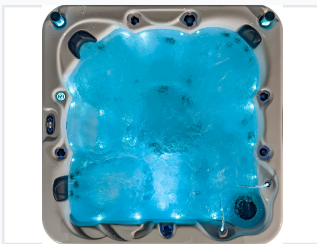

Hydrotherapy Spa Tub

This hydrotherapy spa tub is designed for both relaxation and therapeutic massage. It features multiple jets and underwater lighting to enhance the spa experience.

ADDITIONAL IMAGES

Product Overview

Premium Hydrotherapy Spa Experience

This professional-grade hydrotherapy spa is engineered for both relaxation and aquatic exercise. Designed with a durable acrylic interior and contoured seating, it provides an optimized therapeutic experience for professional environments. The system incorporates advanced jet technology and underwater illumination to ensure a premium user experience.

Manufacturing & Compliance

Certifications	ISO9002, ROSH, CCEE, CE
Insurance Coverage	PICC

Design & Construction

Interior Material	Acrylic
Exterior Paneling	Dark Gray

Features

Key Features

- Contoured seating areas
- Integrated therapeutic jets
- Underwater LED lighting
- Multi-step entry system