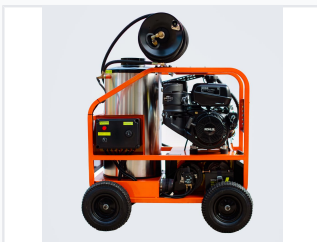

Hot/Cold Water and Steam High Pressure Washer

This high-pressure washer combines cold water, hot water, and steam functionality for versatile cleaning. It is designed for use in a variety of settings.

ADDITIONAL IMAGES

Product Overview

Professional Cleaning Performance

This high-pressure washer is engineered to deliver versatile cleaning power, offering cold water, hot water, and steam capabilities for diverse applications. Designed for demanding commercial and industrial environments, it features a robust frame with integrated wheels for superior maneuverability and ease of use. The system includes advanced safety features and a high-pressure hose reel, ensuring efficient and effective cleaning solutions for various surfaces and equipment.

Technical Specifications

Key System Features

- Integrated high-pressure hose reel
- Stainless-steel water tank
- Bio-clean system integration
- Robust frame with wheels
- Advanced control panel

Cleaning Modes