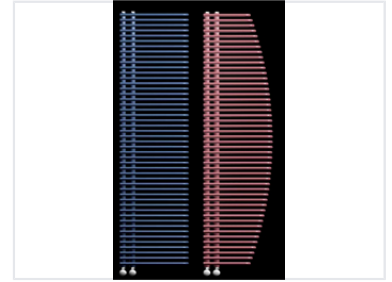

Horizontal Tube Art Radiator

This art radiator features a series of horizontal tubes connected by vertical manifolds. It is constructed from durable materials, providing efficient heat distribution and a stylish aesthetic for contemporary interiors.

Product Overview

Modern Horizontal Tube Art Radiator

This art radiator features a contemporary design with horizontal tubes connected by vertical manifolds, blending functionality with a sleek aesthetic. Constructed from durable materials, it ensures efficient heat distribution while serving as a stylish element for modern interiors. Available in various finishes, it is designed to complement a wide range of professional and residential decors.