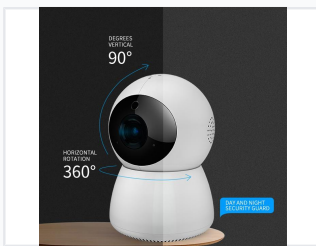

Home Automation Security Camera

This smart home camera detects both sounds and motion. It has two-way audio and connects with the Tuyasmart app on iOS and Android.

ADDITIONAL IMAGES

Product Overview

Comprehensive smart camera with motion detection and mobile app integration.

Professional Smart Home Monitoring

This high-definition security camera provides reliable indoor surveillance with intelligent motion and sound detection alerts directly to your mobile device. Featuring a flexible pan-and-tilt mechanism and a wide-angle lens, it ensures comprehensive coverage of your space. Integration with popular smart home platforms allows for seamless remote control and two-way audio communication, making it an ideal solution for modern property security.

Technical Specifications

Resolution	2MP (1080P HD)
Video Compression	H.264
Lens & Viewing Angle	3.6mm lens with 120-degree field of view
Night Vision	Dual Filter IR-Cut with 9pcs IR LEDs
Power Input	5 V DC / 2A

Smart Features

Motion Detection, Sound Detection, Two-Way Audio, Alexa Compatible

Storage & Configuration

Storage Options

- MicroSD Card (up to 128GB)
- Cloud Storage

Configuration Methods

QR Code Setup, EZ Mode Configuration