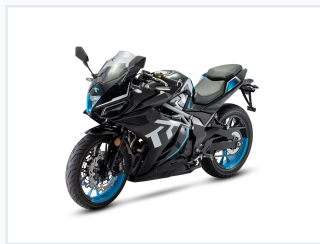

# High-Performance Sportbike Motorcycle

This high-performance sportbike motorcycle features a sleek and aerodynamic design. It boasts a powerful engine, precision handling, and an advanced braking system for optimal control and responsiveness.

## ADDITIONAL IMAGES

### High-Performance Sportbike

This sportbike is engineered for riders seeking an exhilarating and dynamic experience, combining a sleek, aerodynamic design with robust performance. It features a liquid-cooled, fuel-injected engine paired with a responsive six-speed transmission for optimal power and efficiency. With precision handling and an advanced braking system, this model offers a confident ride for both enthusiasts and daily commuters.

### Color Palette

Black • Gray • Blue accents

Lighting	Double lens headlights, LED lighting, Integrated turn signals
----------	---