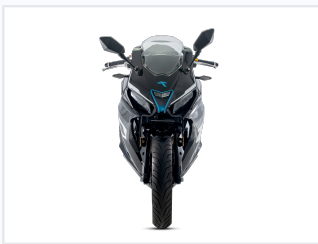

# High-Performance Sportbike Motorcycle

This high-performance sportbike motorcycle features a sleek and aerodynamic design. It boasts a powerful engine, precision handling, and an advanced braking system for optimal control and responsiveness.

## ADDITIONAL IMAGES

### High-Performance Sportbike

This sportbike is engineered for riders seeking an exhilarating and dynamic experience, combining a sleek, aerodynamic design with robust performance. It features a liquid-cooled, fuel-injected engine paired with a responsive six-speed transmission for optimal power and efficiency. With precision handling and an advanced braking system, this model offers a confident ride for both enthusiasts and daily commuters.

### Color Palette

Black • Gray • Blue accents

Lighting	Double lens headlights, LED lighting, Integrated turn signals
----------	---