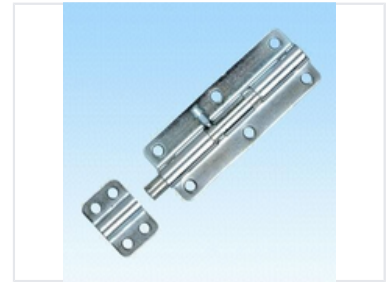

# Heavy Duty Metal Barrel Bolt

This barrel bolt is designed for secure fastening of doors, gates, and cabinets. Constructed from durable metal, it features a sliding bolt mechanism and multiple mounting holes for easy installation.

### Robust Security Solution

This heavy-duty metal barrel bolt is engineered for reliable closure and security in demanding environments. Featuring a smooth sliding mechanism, it provides a robust fastening solution for doors, gates, and cabinets. Its design incorporates multiple mounting holes to ensure straightforward installation and long-lasting stability.