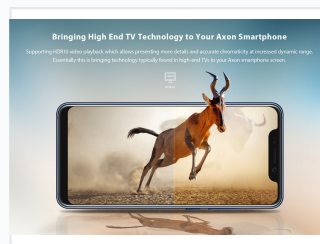

HDR10 Playback AMOLED Display Smartphone

This smartphone features HDR10 video playback, delivering enhanced details and accurate colors with increased dynamic range. Axon Vision™ technology optimizes color reproduction to deliver richer and more accurate colors.

ADDITIONAL IMAGES

Product Overview

Professional AMOLED Smartphone

This high-performance smartphone is equipped with a vivid 6.21-inch AMOLED display supporting HDR10 playback for cinema-quality visual depth. Powered by the SDM 845 processor and 6GB of RAM, it offers robust multitasking capabilities and efficient performance. Designed for global connectivity, it supports an extensive range of network bands, ensuring reliability for professional use in diverse environments.

Display Technology

Display Specifications

6.21 inches
Screen Size

2248 px
Resolution Width

1080 px
Resolution Height

Display Features

AMOLED, HDR10, 18.7:9 Aspect Ratio

Technical Performance