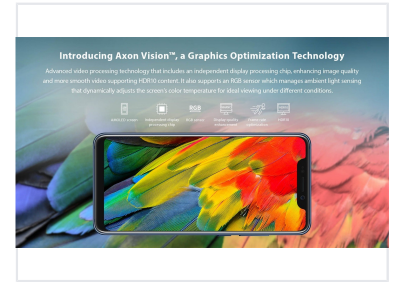

HDR10 Playback AMOLED Display Smartphone

This smartphone features HDR10 video playback, delivering enhanced details and accurate colors with increased dynamic range. Axon Vision™ technology optimizes color reproduction to deliver richer and more accurate colors.

ADDITIONAL IMAGES

Product Overview

Professional AMOLED Smartphone

This high-performance smartphone is equipped with a vivid 6.21-inch AMOLED display supporting HDR10 playback for cinema-quality visual depth. Powered by the SDM 845 processor and 6GB of RAM, it offers robust multitasking capabilities and efficient performance. Designed for global connectivity, it supports an extensive range of network bands, ensuring reliability for professional use in diverse environments.

Display Technology

Display Specifications

6.21 inches
Screen Size

2248 px
Resolution Width

1080 px
Resolution Height

Display Features

AMOLED, HDR10, 18.7:9 Aspect Ratio

Technical Performance