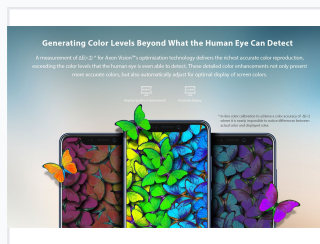

HDR10 Playback AMOLED Display Smartphone

This smartphone features HDR10 video playback, delivering enhanced details and accurate colors with increased dynamic range. Axon Vision™ technology optimizes color reproduction to deliver richer and more accurate colors.

ADDITIONAL IMAGES

Product Overview

Professional AMOLED Smartphone

This high-performance smartphone is equipped with a vivid 6.21-inch AMOLED display supporting HDR10 playback for cinema-quality visual depth. Powered by the SDM 845 processor and 6GB of RAM, it offers robust multitasking capabilities and efficient performance. Designed for global connectivity, it supports an extensive range of network bands, ensuring reliability for professional use in diverse environments.

Display Technology

Display Specifications

6.21 inches
Screen Size

2248 px
Resolution Width

1080 px
Resolution Height

Display Features

AMOLED, HDR10, 18.7:9 Aspect Ratio

Technical Performance