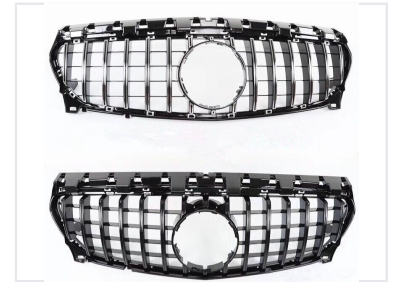

GT Style Front Grille for Benz W176 2013-2015

This GT style front grille is designed for Benz W176 models manufactured between 2013 and 2015. It enhances the vehicle's appearance with a sporty and aggressive aesthetic.

Product Overview

GT Style Front Grille Upgrade

This GT style front grille is designed specifically to enhance the aesthetic appeal of compatible vehicles from the 2013-2015 model years. Constructed from high-quality ABS material, the grille offers a durable and sporty upgrade that withstands environmental elements while ensuring a precise fit. It is an ideal solution for buyers looking to provide a more aggressive and modern look to their vehicle inventory or service offerings.

Technical Specifications

Material	ABS
Compatible Model Years	2013-2015
Region of Origin	Xuancheng, Anhui

Features

Key Features

- GT Style Design
- Durable ABS Construction
- Precise Fitment
- Easy Installation