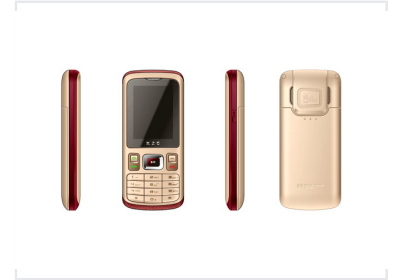

GSM Feature Phone with FM Radio

This feature phone has a compact design with a color display and tactile keypad. It supports GSM connectivity, an integrated music player, FM radio, and a camera.

Product Overview

Reliable Connectivity in a Classic Form

This candybar-style mobile phone offers a compact and durable design, perfect for users seeking straightforward communication. Featuring a clear color display and a tactile keypad, it ensures ease of use for daily tasks like calling and text messaging. With integrated multimedia features including an FM radio and music player, it balances essential communication with basic entertainment.

Technical Specifications

Battery Performance

1 Yes

Extended Standby Time

Design & Build

Design Elements

KZC • MUSIC • STYLE PHONE • CLASSIC

Form Factor	Candybar