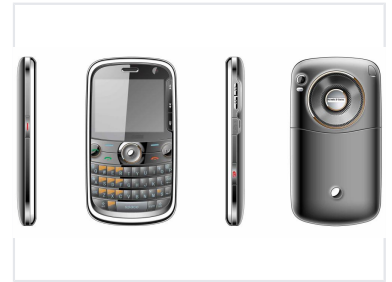

# GSM Feature Phone with 2.2-inch Touchscreen

This mobile phone features a QWERTY keyboard and a rear-mounted speaker system. It is designed for communication and multimedia functionalities with a 2.2-inch TFT touch screen.

### Reliable Communication Solution

This GSM feature phone is designed for straightforward, reliable communication in professional environments. Featuring a tactile QWERTY keyboard for efficient typing and a 2.2-inch touchscreen, it balances traditional usability with modern input methods. The device is equipped with a robust rear-mounted speaker system, making it an ideal choice for clear voice calls and essential multimedia tasks.