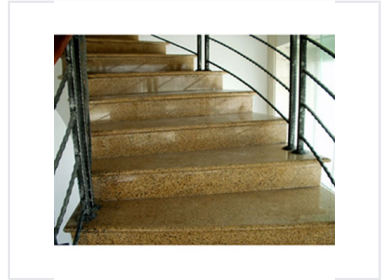

Granite Stair Steps with Wrought Iron Railing

These stair steps are made of granite and feature a polished finish. A simple, curved wrought iron railing complements the steps, providing safety and enhancing the staircase's visual appeal.

Product Overview

Elegant Granite and Iron Staircase

This premium staircase combines the durability and aesthetic appeal of polished granite with the timeless strength of wrought iron. Featuring a warm, speckled granite finish, these steps add a sophisticated visual texture to any interior. The accompanying wrought iron railing offers both essential safety and a modern, curved design element that elevates the overall architecture.

Material Specifications

Step Material	Natural Granite
Railing Material	Wrought Iron

Design Features

Surface Finish	Polished
Railing Style	Curved Design

Application

Recommended Setting	Modern Interior, Contemporary Interior
---------------------	--