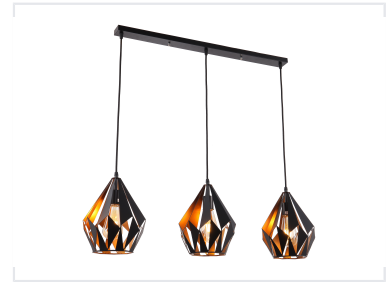

Geometric Cage Pendant Chandelier

This modern pendant chandelier features a sleek, geometric design with three individual light fixtures. The open framework allows the warm glow of the exposed bulbs to illuminate the surrounding space.

Product Overview

Modern Geometric Lighting

This modern pendant chandelier features a sleek, geometric design with three individual light fixtures suspended from a rectangular black metal canopy. Each pendant boasts a diamond-shaped cage constructed from black metal, creating a striking visual effect. The open framework allows the warm glow of the exposed bulbs to illuminate the surrounding space, making it an ideal choice for dining rooms, living rooms, or entryways.

Design & Installation

Installation Features

- Adjustable cable lengths for flexible installation
- Suitable for various ceiling heights
- Rectangular black metal canopy

Usage Environment

Indoor, Outdoor

Customization