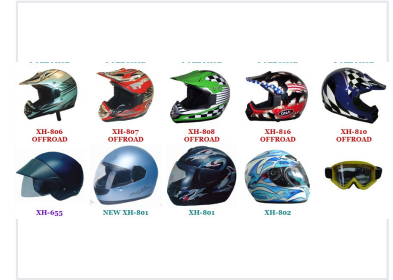

Full Face Motorcycle Helmet

This full-face motorcycle helmet provides complete head coverage for optimal safety. It is designed to offer impact resistance and protection during motorcycle riding.

Product Overview

Professional Grade Full Face Helmets

These full-face motorcycle helmets are designed for safety and versatility, catering to both off-road and standard riding requirements. The collection features a wide range of styles and colorways, ensuring options for various aesthetic preferences and functional needs. Built for durability and protection, these helmets are essential gear for professional riders and enthusiasts alike.

Available Models

- XH-806
- XH-807
- XH-808
- XH-816
- XH-810
- XH-655
- XH-801
- XH-802

Technical Features

Included Accessories

Visor • Goggles

Style Category

Full-Face, Off-Road