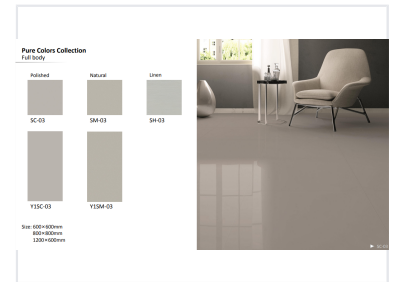

Full-Body Porcelain Tile Collection

This is a full-body porcelain tile collection that features neutral colors. It is available in polished, natural, and linen finishes and comes in 600x600mm, 800x800mm, and 1200x600mm sizes.

Product Overview

Premium Full-Body Porcelain Collection

This full-body porcelain tile collection offers a versatile range of neutral color options designed to suit contemporary architectural and interior design projects. Available in multiple finishes including polished, natural, and linen, these tiles provide both aesthetic flexibility and high-performance durability. With a selection of popular large-format sizes, this collection is an ideal solution for high-traffic commercial and residential spaces.

Technical Specifications

Available Sizes

- 600 x 600 mm
- 800 x 800 mm
- 1200 x 600 mm

Material	Full-body porcelain
Finishes	Polished, Natural, Linen

Model Variants

Model Codes

Series Code

- SC-03
- SM-03
- SH-03
- Y1SC-03
- Y1SM-03