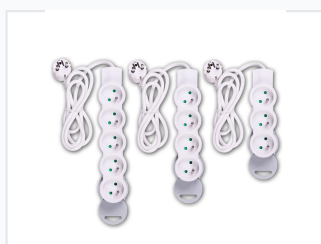

ADDITIONAL IMAGES

Product Overview

Reliable Power Distribution

This French standard power extension cord is designed for safe and efficient power distribution in home and office environments. Constructed with high-quality copper wiring and flame-retardant materials, it ensures durability and safety for daily use. The design includes safety shutters on the sockets and supports high power loads, making it a dependable solution for connecting multiple electronic devices simultaneously.

Technical Specifications

Maximum Power Capacity

3000 W
Max Load

Wire Specification 3 * 1mm

Cable Diameter 7.5 mm

Construction & Materials

Materials Flame Retardant PP, Copper, Silver Contacts

Plug Design Round European head, copper half hollow

Safety & Features

Safety Features

Flame Retardant • Safety Shutters • Green Closed Door

Packaging & Logistics

Packaging Environmental protection plastic OPP plus paper card