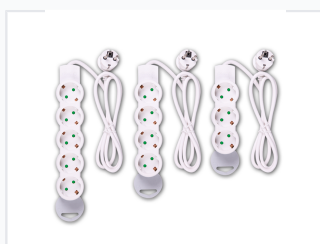

ADDITIONAL IMAGES

Product Overview

Reliable Power Distribution

This French standard power extension cord is designed for safe and efficient power distribution in home and office environments. Constructed with high-quality copper wiring and flame-retardant materials, it ensures durability and safety for daily use. The design includes safety shutters on the sockets and supports high power loads, making it a dependable solution for connecting multiple electronic devices simultaneously.

Technical Specifications

Maximum Power Capacity

3000 W
Max Load

Wire Specification 3 * 1mm

Cable Diameter 7.5 mm

Construction & Materials

Materials Flame Retardant PP, Copper, Silver Contacts

Plug Design Round European head, copper half hollow

Safety & Features

Safety Features

Flame Retardant • Safety Shutters • Green Closed Door

Packaging & Logistics

Packaging Environmental protection plastic OPP plus paper card