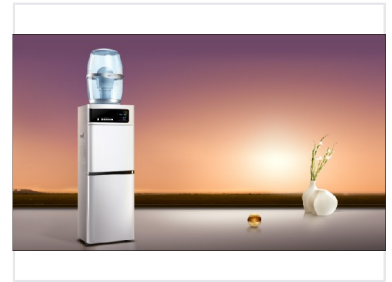

# Freestanding Hot and Cold Water Dispenser

This freestanding water dispenser provides both hot and cold water. It features a top-mounted water bottle receptacle and a two-door cabinet.

### Professional Water Dispensing Solution

This freestanding water dispenser is designed to provide convenient access to both hot and cold water, making it an ideal choice for office environments or home use. Featuring a durable two-door cabinet design, it combines functionality with a clean aesthetic. The unit includes an intuitive interface with electronic controls and a digital display for easy operation.

## Design & Build

Installation Type	Freestanding
Color Finish	White, Silver
Storage Cabinet	Yes