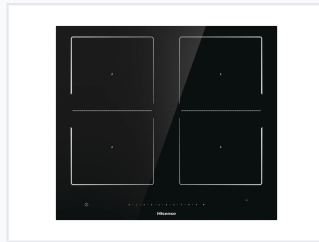

ADDITIONAL IMAGES

Overview

Professional Induction Performance

This 60cm induction hob offers a sophisticated cooking experience with four versatile heating zones and advanced power management. Engineered for efficiency, it features intelligent cooking programs like IQboil and IQgrill to automate precise culinary tasks. With intuitive touch controls and robust safety features, this unit is designed to integrate seamlessly into high-performance professional or modern residential kitchens.

Technical Specifications

Connected Load	7360 W
Width	60 cm

Cooking Zones

Zone Layout

Zone Location	Dimensions	Power Output
Left Front	21x19 cm	2.1/3 kW
Right Front	21x19 cm	2.1/3 kW
Left Behind	21x19 cm	2.1/3 kW
Right Behind	21x19 cm	2.1/3 kW