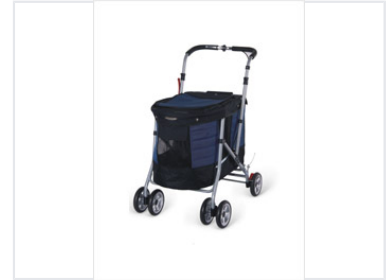

Four-Wheeled Pet Stroller with Storage Basket

This four-wheeled pet stroller is designed for transporting small animals. It features a collapsible frame, mesh windows for ventilation, and a storage basket underneath.

Overview

Designed for Comfort and Mobility

This four-wheeled pet stroller is engineered for the easy transport of small animals. Featuring a collapsible frame for convenient storage and mesh windows to ensure optimal ventilation, it provides a safe and comfortable environment for pets. The inclusion of an under-seat storage basket and an adjustable handle makes this stroller a practical solution for daily walks and outdoor excursions.

Design & Features

Mobility Features

- Four-wheeled stability
- Collapsible frame
- Adjustable handle

Comfort Amenities

Padded interior, Mesh ventilation windows

Storage

Under-seat storage basket included

Construction