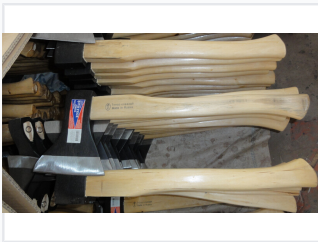

# Forged Steel Axe with Wooden Handle

This forged axe features a durable steel head and a wooden handle. It is designed for cutting and splitting wood in forestry, gardening, and other outdoor activities.

## ADDITIONAL IMAGES

### Professional Forged Steel Axe

This forged steel axe is engineered for heavy-duty wood chopping, splitting, and general forestry tasks. Featuring a durable steel head with a polished cutting edge and a robust wooden handle, it offers a reliable and comfortable grip for both professional and domestic applications. The product is manufactured under strict quality control standards, ensuring consistent performance and strength in demanding outdoor environments.

## Technical Specifications

Head Material	Forged Steel
Handle Material	Hardwood
Head Finish	Polished edge with black coating
Country of Origin	Russia