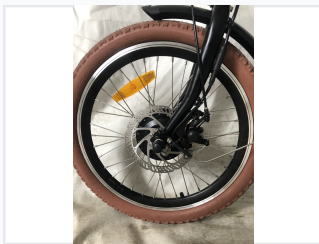

# Folding Electric Bicycle for Commuting

This folding e-bike features a compact design ideal for commuting and storage. It is equipped with an electric motor for assisted pedaling, enhancing power and efficiency.

## ADDITIONAL IMAGES

### Compact Urban Mobility

This folding electric bicycle is engineered for the modern commuter, offering a seamless blend of portability and electric-assisted performance. Its compact, foldable design allows for easy storage in tight urban spaces, while the efficient motor provides reliable power for daily travel. With integrated safety features and a durable build, this bike is a practical solution for navigating city environments with ease and comfort.