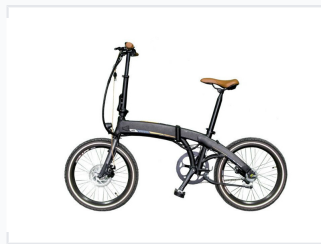

ADDITIONAL IMAGES

Overview

Compact Urban Mobility

This folding electric bicycle is engineered for the modern commuter, offering a seamless blend of portability and electric-assisted performance. Its compact, foldable design allows for easy storage in tight urban spaces, while the efficient motor provides reliable power for daily travel. With integrated safety features and a durable build, this bike is a practical solution for navigating city environments with ease and comfort.

Technical Specifications

Motor Power

250 W

Motor Output

Battery Capacity

8.8 Ah

Capacity

36 V

Voltage

Drivetrain System

3-speed internal gear hub

Dimensions

Dimensions (L x W x H)

1040 x 450 x 810 mm

Features

Interface

LCD Display

Braking System

Front Disc Brake, Rear Disc Brake