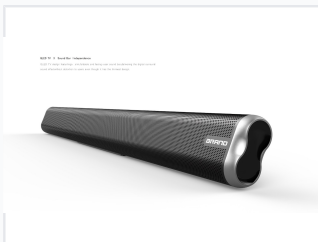

ADDITIONAL IMAGES

Product Overview

Innovative Audio for Modern Displays

This foldable digital surround sound bar is specifically engineered to complement QLED television displays. Its slim, user-facing profile ensures high-fidelity audio delivery without distortion, maintaining an immersive soundstage despite its ultra-thin footprint. Designed for independence, this audio solution seamlessly integrates into premium home entertainment setups.

Design Features

Design Highlights

Foldable, Slim Profile, User-Facing Speakers, QLED Compatible

Technical Specifications

Audio Performance

1 Digital Surround

Sound Channel Type

Compatibility

- QLED Television Systems