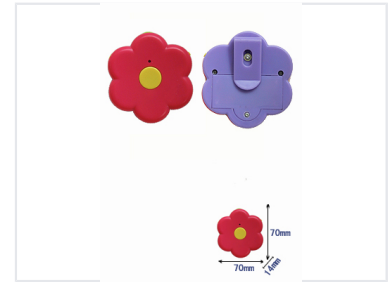

# Flower Shaped FM Scan Radio

This flower-shaped FM scan radio is compact and lightweight. It has a frequency range of 88-108MHz.

### Compact Flower-Shaped FM Radio

This cute, flower-shaped FM radio offers a compact and lightweight design, making it a perfect companion for sports, travel, or as a promotional gift. It features an auto-scan function and high sensitivity to ensure clear reception across the 88-108MHz frequency range. Designed for portability and ease of use, this radio is an ideal choice for bulk promotional campaigns.