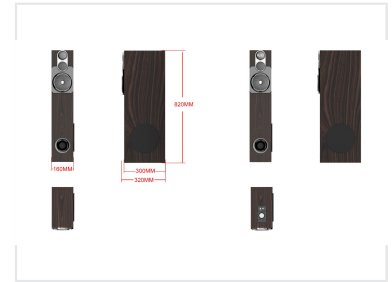

# Floor-Standing Loudspeaker with Multi-Driver Configuration

This floor-standing loudspeaker is designed for high-fidelity audio reproduction. It features a multi-driver configuration with a tweeter, midrange, and woofer for a full-range sound experience.

### Product Dimensions

**160 mm**  
Width

**840 mm**  
Height

**300 mm**  
Depth