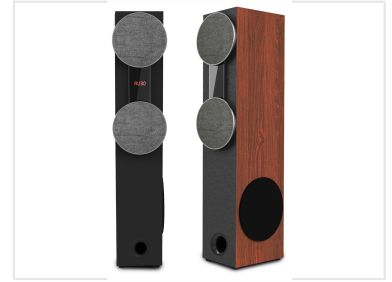

Floor-Standing Home Theater Speakers with Integrated Amplifier

These floor-standing speakers are designed for high-quality audio performance in home theaters. The speakers feature a multi-driver configuration, integrated amplifier, and digital display for convenient control.

ADDITIONAL IMAGES

Product Overview

High-Performance Home Theater Audio

The EM-2080FT floor-standing speaker system is designed to provide immersive audio for home theater applications. Featuring a robust multi-driver configuration and an integrated amplifier, this unit delivers powerful sound output and versatile connectivity. With its sleek cabinet design and modern finish, it blends seamlessly into contemporary living spaces while providing high-fidelity performance.

Technical Specifications

Rated Output Power

100 W

Output Power

Driver Setup

- 8-inch woofer x 2
- 4-inch midrange x 2
- 1-inch tweeter x 2

Model Number

TITAN(EM-2080FT)

Cabinet Dimensions (W x H x D)

175 x 800 x 315 mm

Connectivity & Features

Control & User Interface

- LED Display
- Remote Control

Optional Add-ons

Microphone Jack • Wireless Microphone

Connectivity