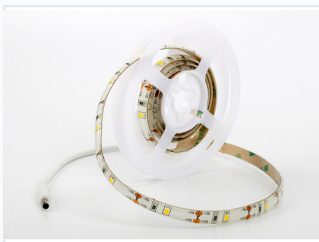

# Flexible LED Strip Light

Flexible LED strip lights provide versatile lighting solutions for indoor and outdoor applications. These strips can be cut to desired lengths and feature an adhesive backing for easy mounting.

## ADDITIONAL IMAGES

### High-Performance Flexible LED Lighting

This flexible LED strip light utilizes high-efficiency 2835 SMD technology to deliver superior brightness with minimal heat generation. Designed for versatility, its waterproof construction allows for bending and shaping to fit various architectural and decorative lighting needs. With low light attenuation and a long service life, this solution is ideal for professional indoor and outdoor lighting applications.

## Technical Specifications

LED Type	2835 SMD
Operating Voltage	12 V
Key Features	High Brightness, Low Heat Generation, Low Light Attenuation, Long Service Life