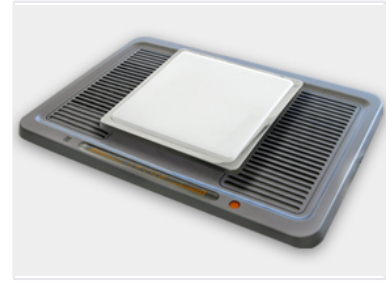

Flat Panel Bathroom Heater

This bathroom heater features a flat, square heating element mounted on a slatted platform. The design incorporates a visible indicator strip and power button for user safety and operational simplicity.

Product Overview

Modern Bathroom Heating Solution

This flat panel bathroom heater is designed to provide efficient and safe warmth in humid environments. Featuring a sleek, square heating element mounted on a gray, slatted platform, the unit ensures optimal heat dissipation while preventing direct contact with hot surfaces. Its intuitive design includes a visible indicator strip and an accessible power button for straightforward operation.

Key Features

Safety and Design

Slatted Platform Design, Heat Dissipation Optimized, Indicator Strip, Easy-Access Power Button

Design Specifications

Form Factor

Flat Square Panel

Color Scheme

Gray