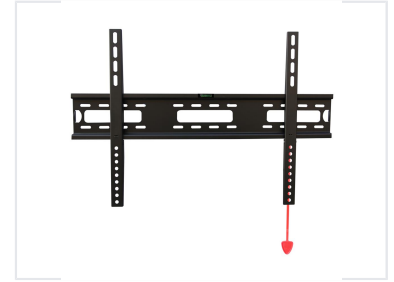

# Fixed Flat Screen TV Wall Mount for 42-70 inch TVs

This fixed wall mount is designed for 42-70 inch flat screen TVs, providing a secure and low-profile display. Its lateral shift feature allows for easy adjustment to achieve the optimal viewing angle.

### Professional Flat Screen Wall Solution

This universal fixed TV wall mount is an excellent alternative to bulky TV stands, designed to provide a sleek, low-profile installation for 42 to 70-inch displays. Engineered from heavy-duty steel, it supports weights up to 40kg while maintaining a slim 20mm distance from the wall. Its lateral shift functionality and secure locking mechanism ensure a perfect, stable setup for both home theaters and professional commercial environments.

## Technical Specifications

Display Size Range	42 - 70 inches
Maximum Load Capacity	40 kg
VESA Compatibility	600 x 400 mm
Distance to Wall	20 mm
Available Colors	Black, White, Silver

### Key Features

- Ultra-slim 20mm profile
- Lateral shift for precise TV positioning
- Safety lock system to prevent accidental drops
- Security screws with adjustable pull tabs
- Heavy-duty steel construction